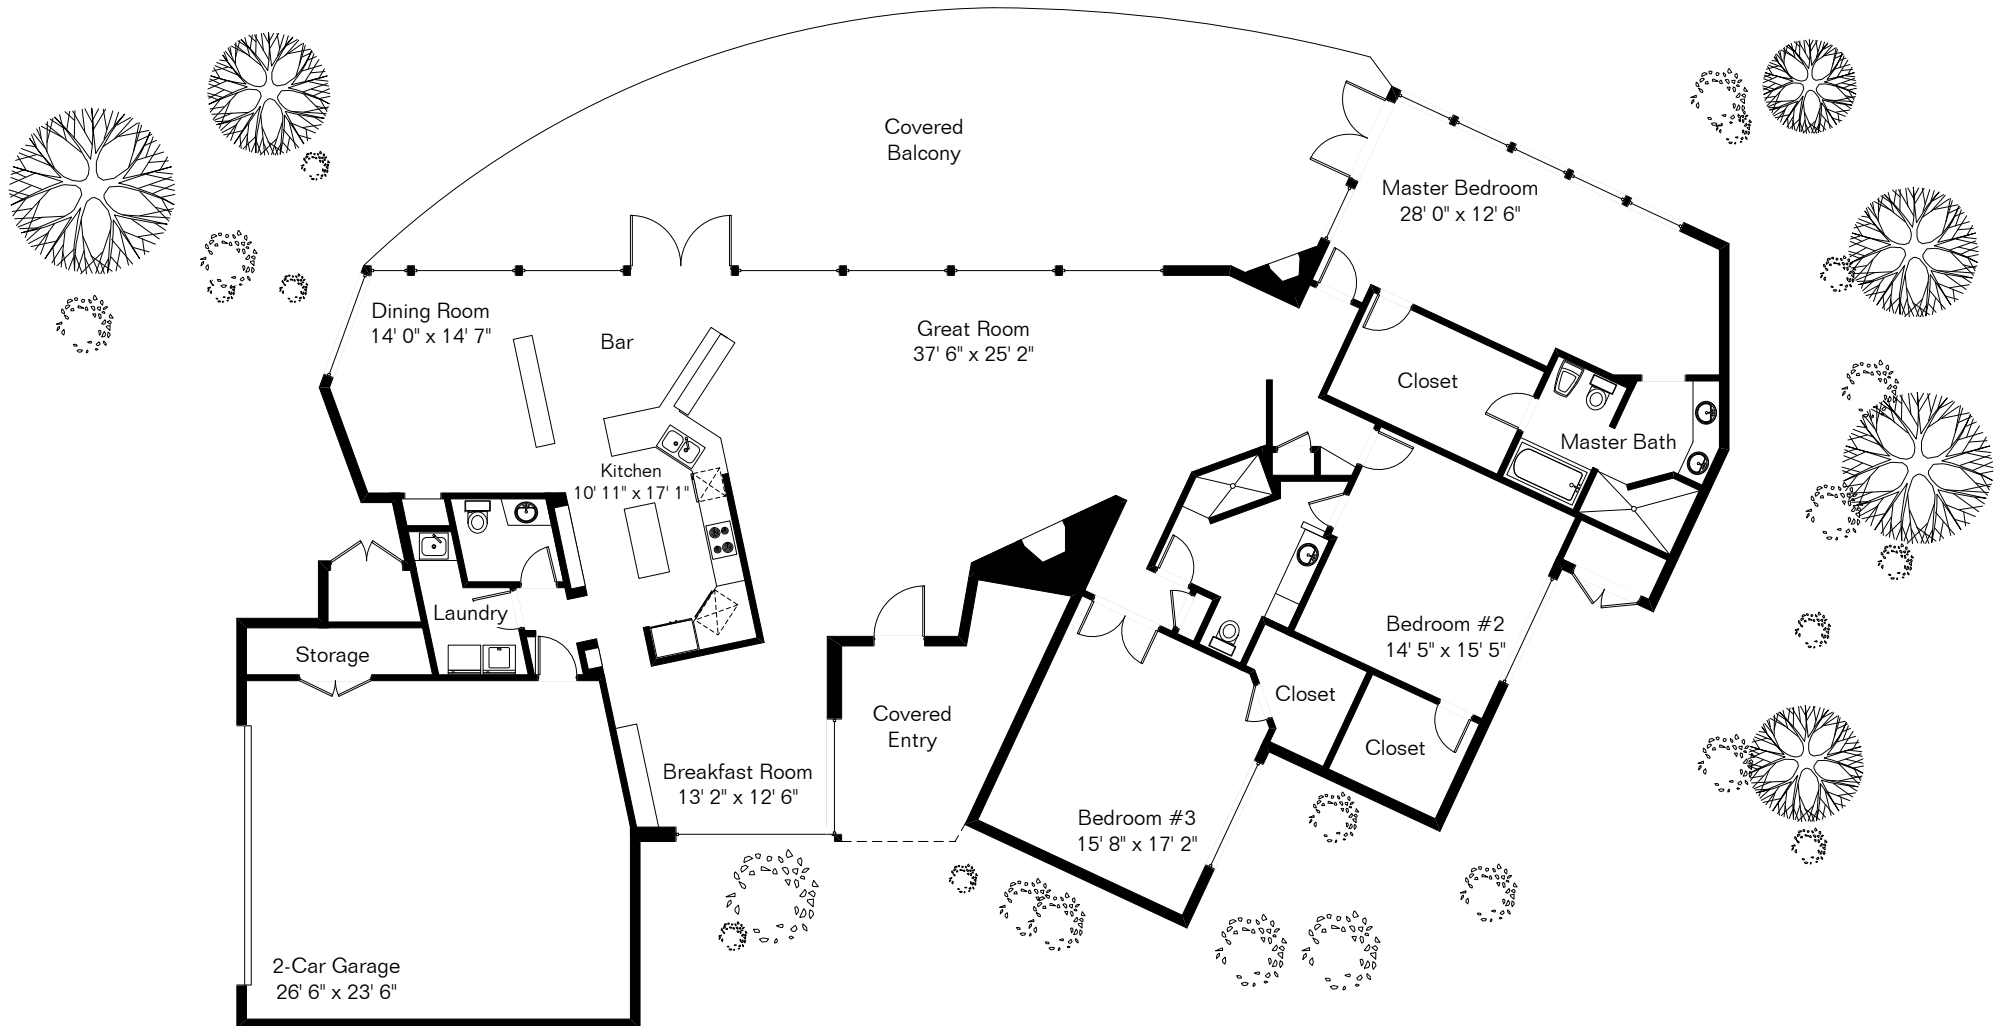

The square footages and room size information are deemed to be reliable but are not guaranteed and should be independently verified.

1975 E Buck Ridge Pl

Site Visit September 2008

Copyright 2015 Floor Plans First! LLC
All Rights Reserved.

Living Area 3,258 Sq Ft
Garage 714 Sq Ft

www.FloorPlansFirst.com

Toll Free (877) 887-1500
Voice (520) 881-1500
Fax (520) 791-7701

Floor Plans First!
See the Floor Plan First